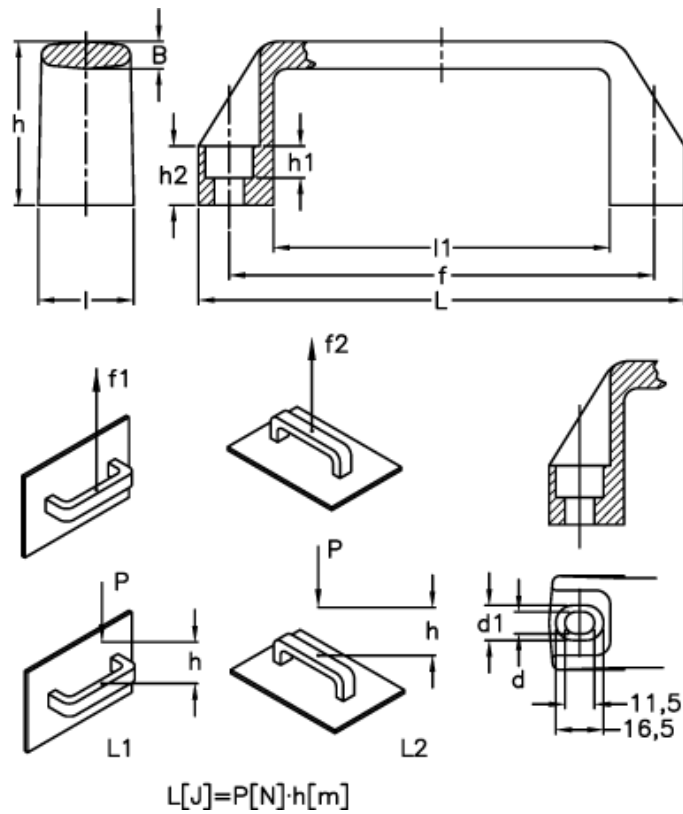

Data Sheet

Article number: 2304037193
Description: E+G Handle
M.443/180-CH, Grey

Measures

B	= 7.0	h2	= 17
d	= 8.5	l	= 27
d1	= 13.5	L	= 172
f	= 149 - 152 +/- 1	l1	= 125
F1 (N)	= 3000	L1 (J)	= 27
F2 (N)	= 2600	L2 (J)	= 15
h	= 47		
h1	= 8.5		